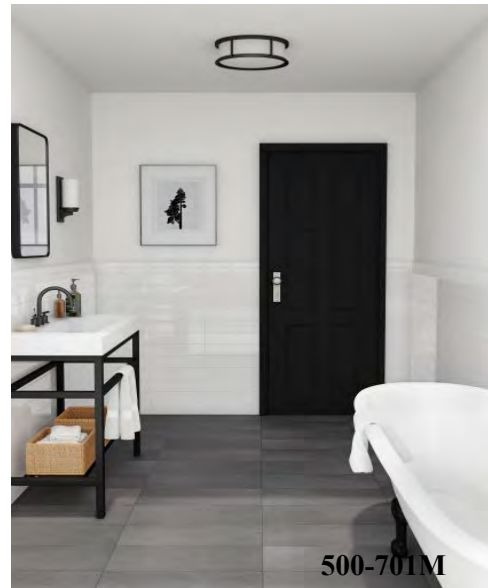

MONDANI

COLLECTION

Floor and Wall Solutions

Order Samples at
331-702-2178
www.mondanicollection.com

USA
MADE/STOCK